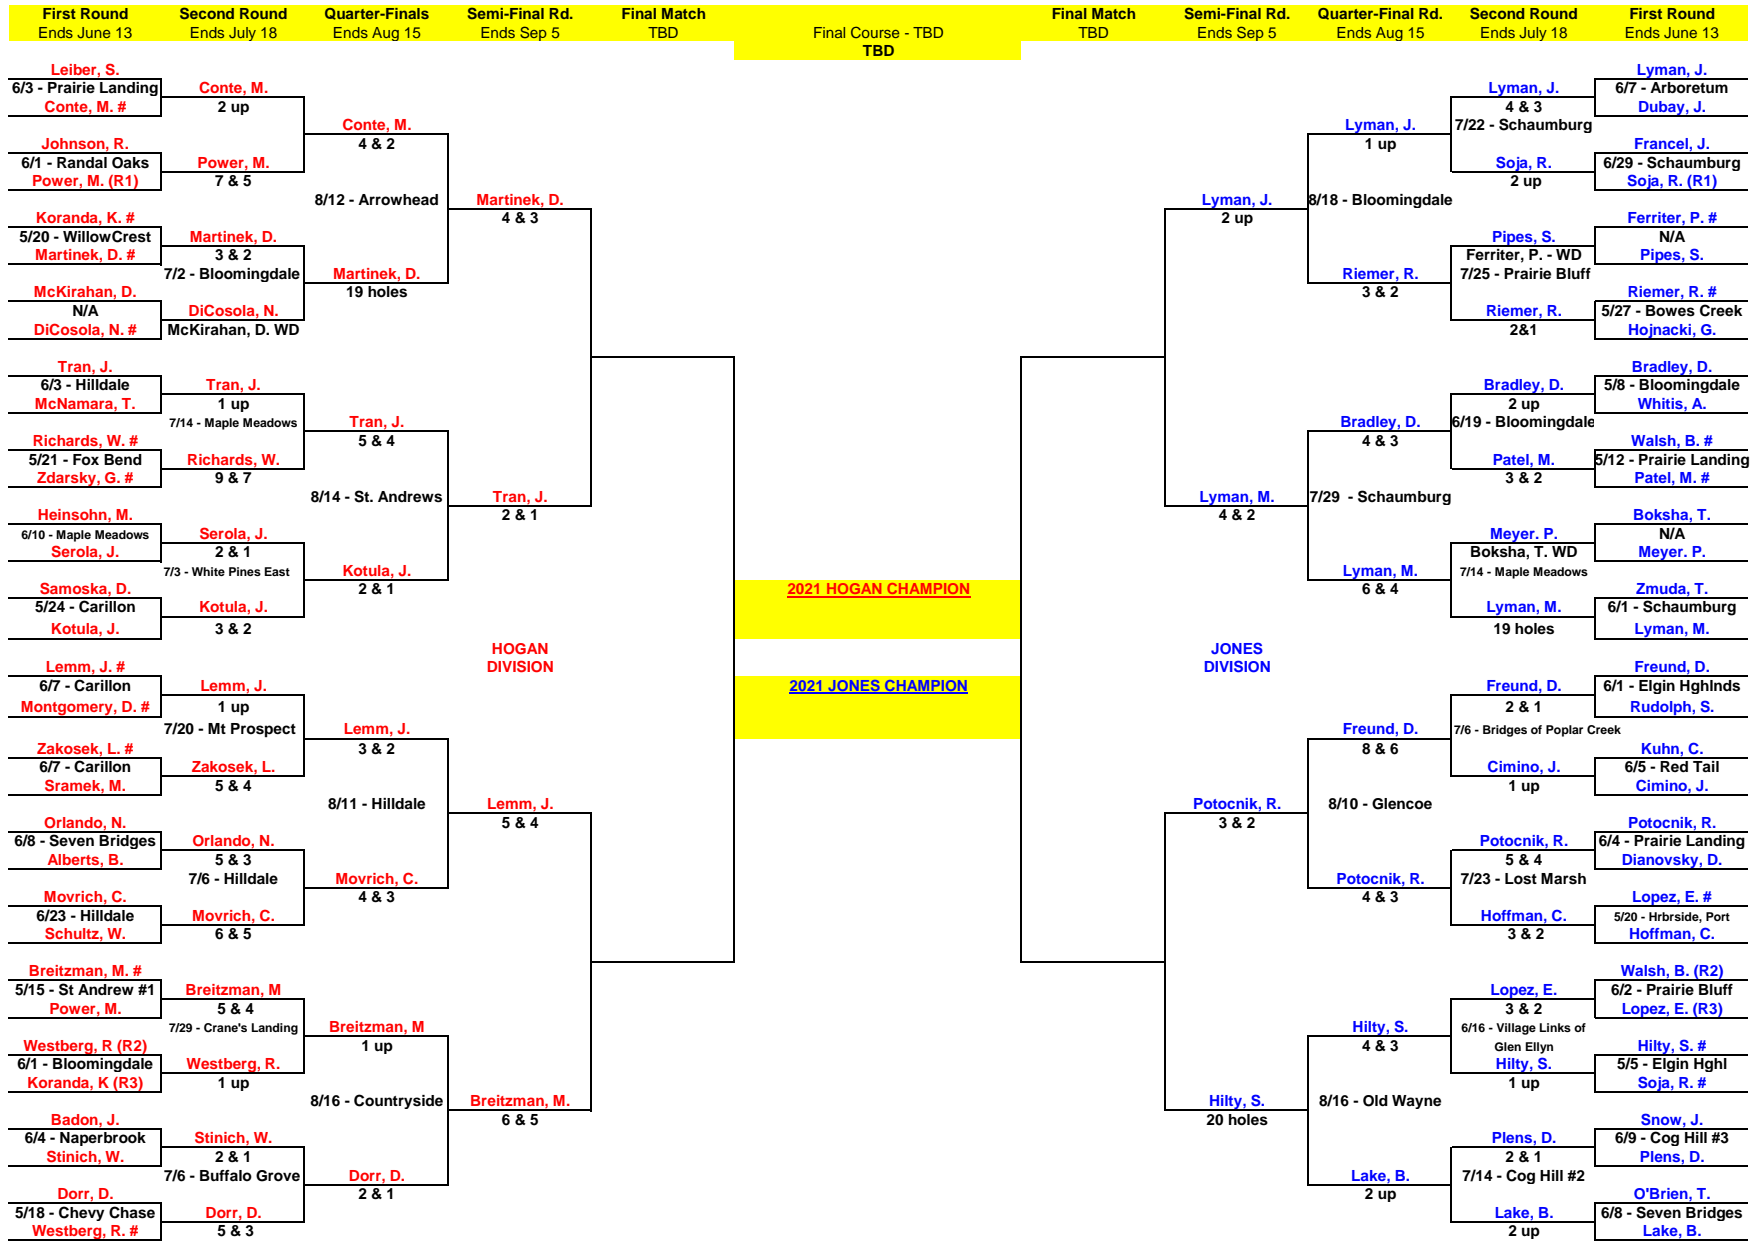

## 2021 C&G Match Play Tournament Bracket

Last Updated: 8/18/2021

# = paid re-entry